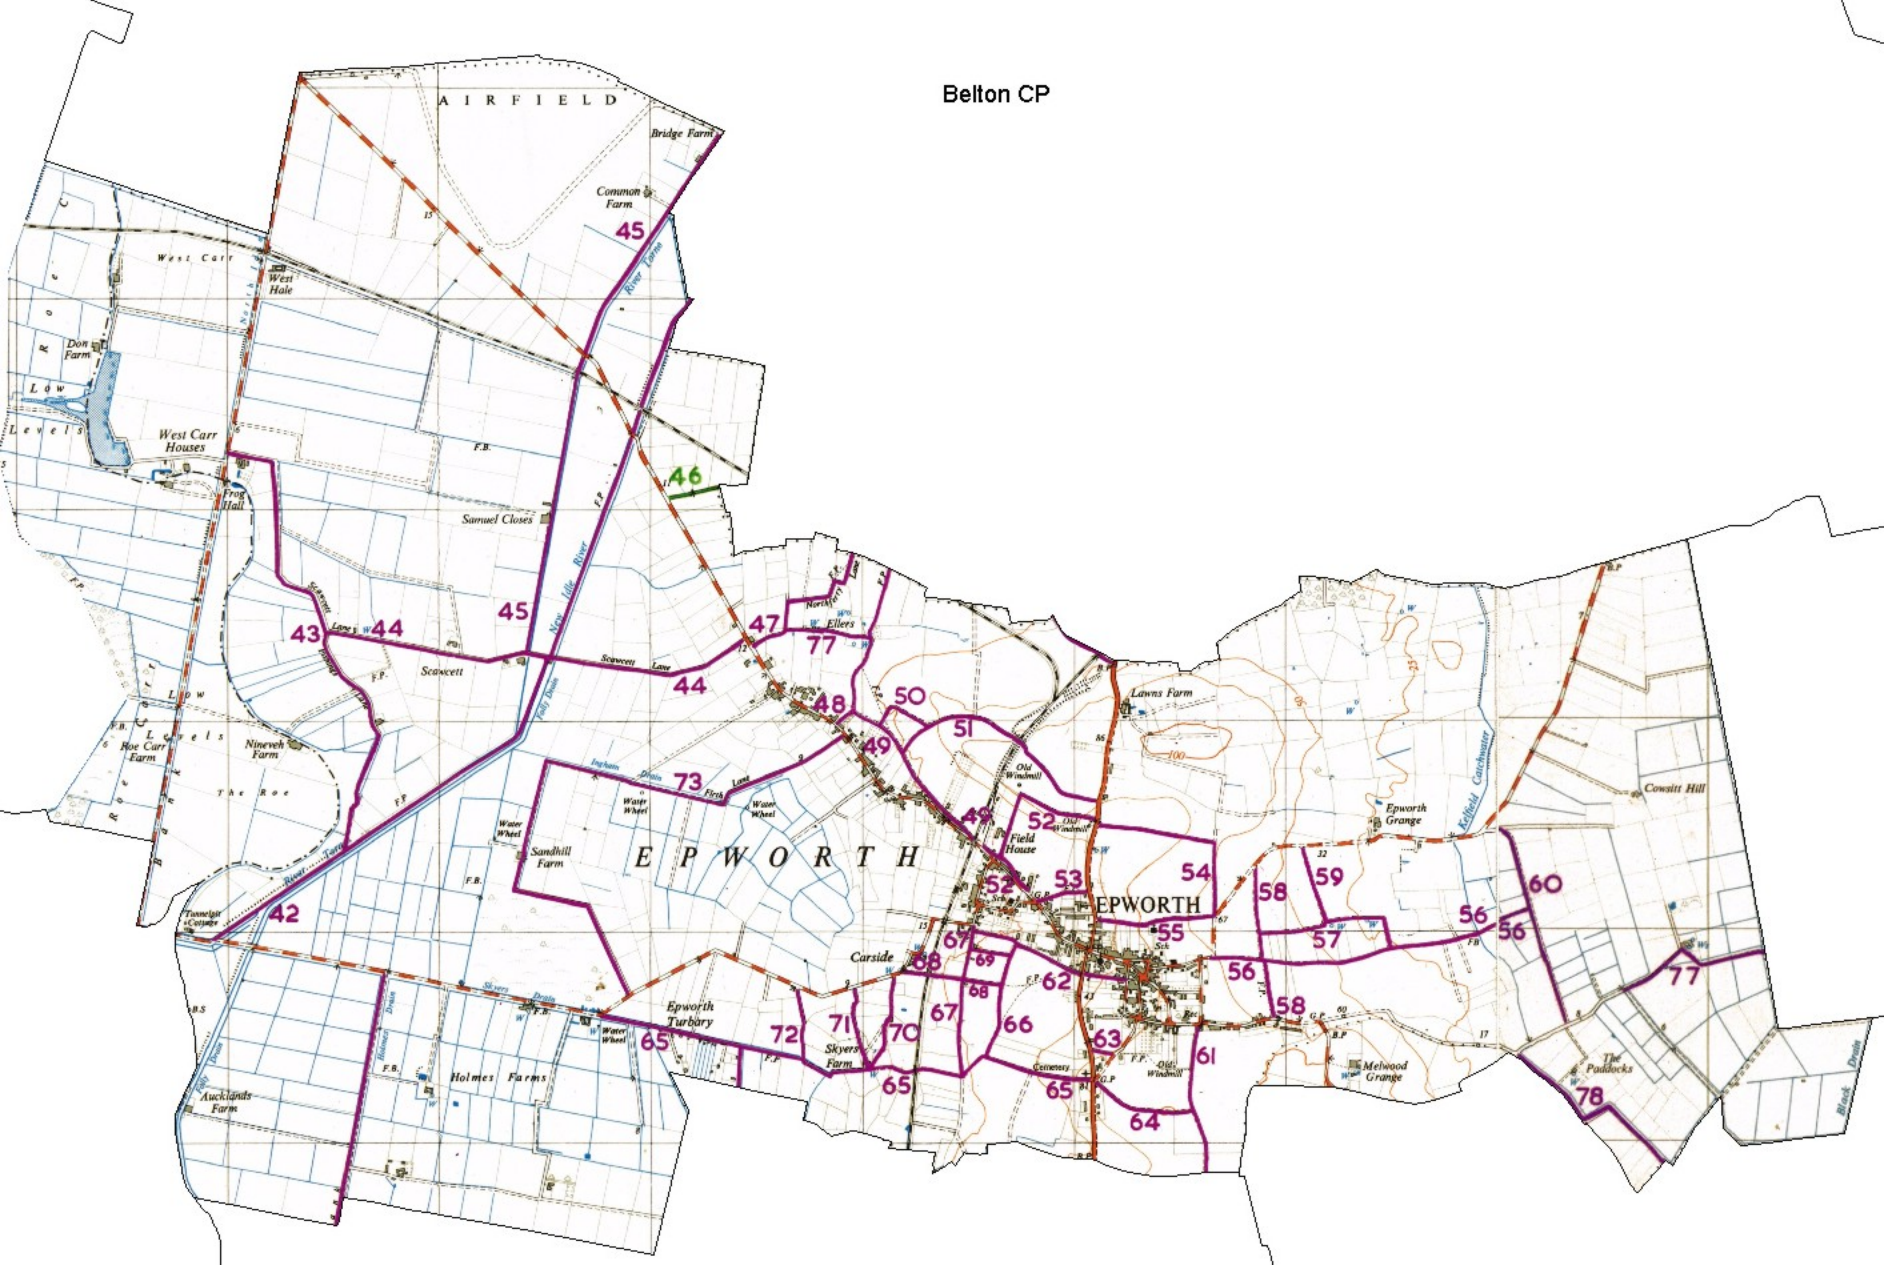

Belton CP

AIRFIELD

Bridge Farm

Common Farm

45

West Carr

West Hole

Don Farm

Levels

West Carr Houses

43

44

45

46

47

77

44

48

49

50

51

52

53

54

61

Water Wheel

Sandhill Farm

73

Water Wheel

Field House

Old Windmill

Lawns Farm